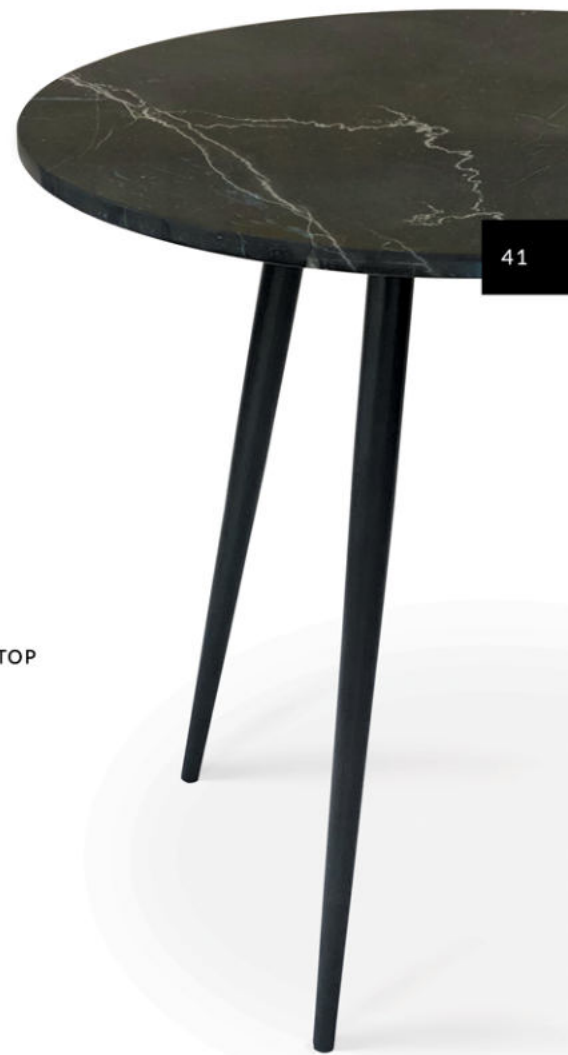

TABLES

TANA TABLE

TABLE WITH A RAUND TOP
Ø80-120/ h. 75cm
STAN01SC

1 2 3 4 / ST SC LM