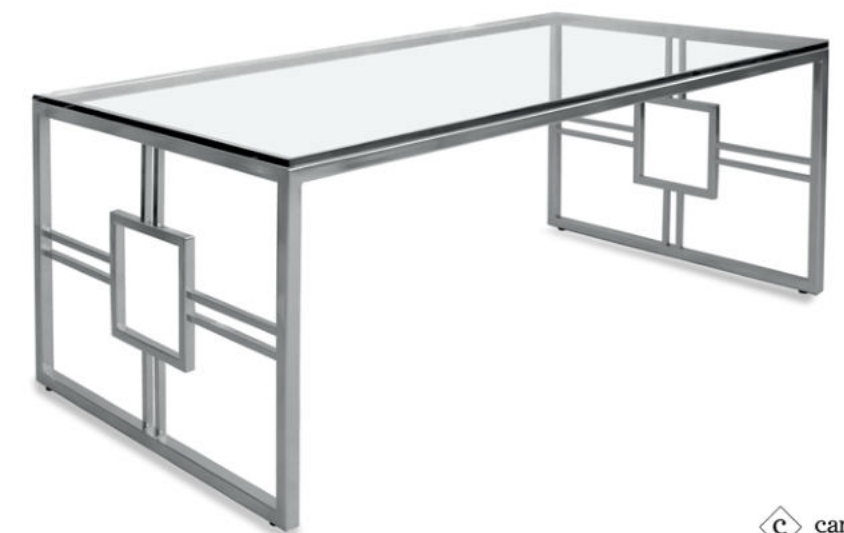

STOOL
58/40/h. 52cm
P0304F
1 2 3 4 / M

PANDORA BENCH

BENCH
112/40/h. 50cm
P0403F
1 2 3 4 / M

PANDORA COFFEE TABLE

COFFEE TABLE
110/60/h. 50cm
P0103ST
1 2 3 4 / BT DC OF M

PANDORA COLLECTION

PANDORA BEDSIDE TABLE