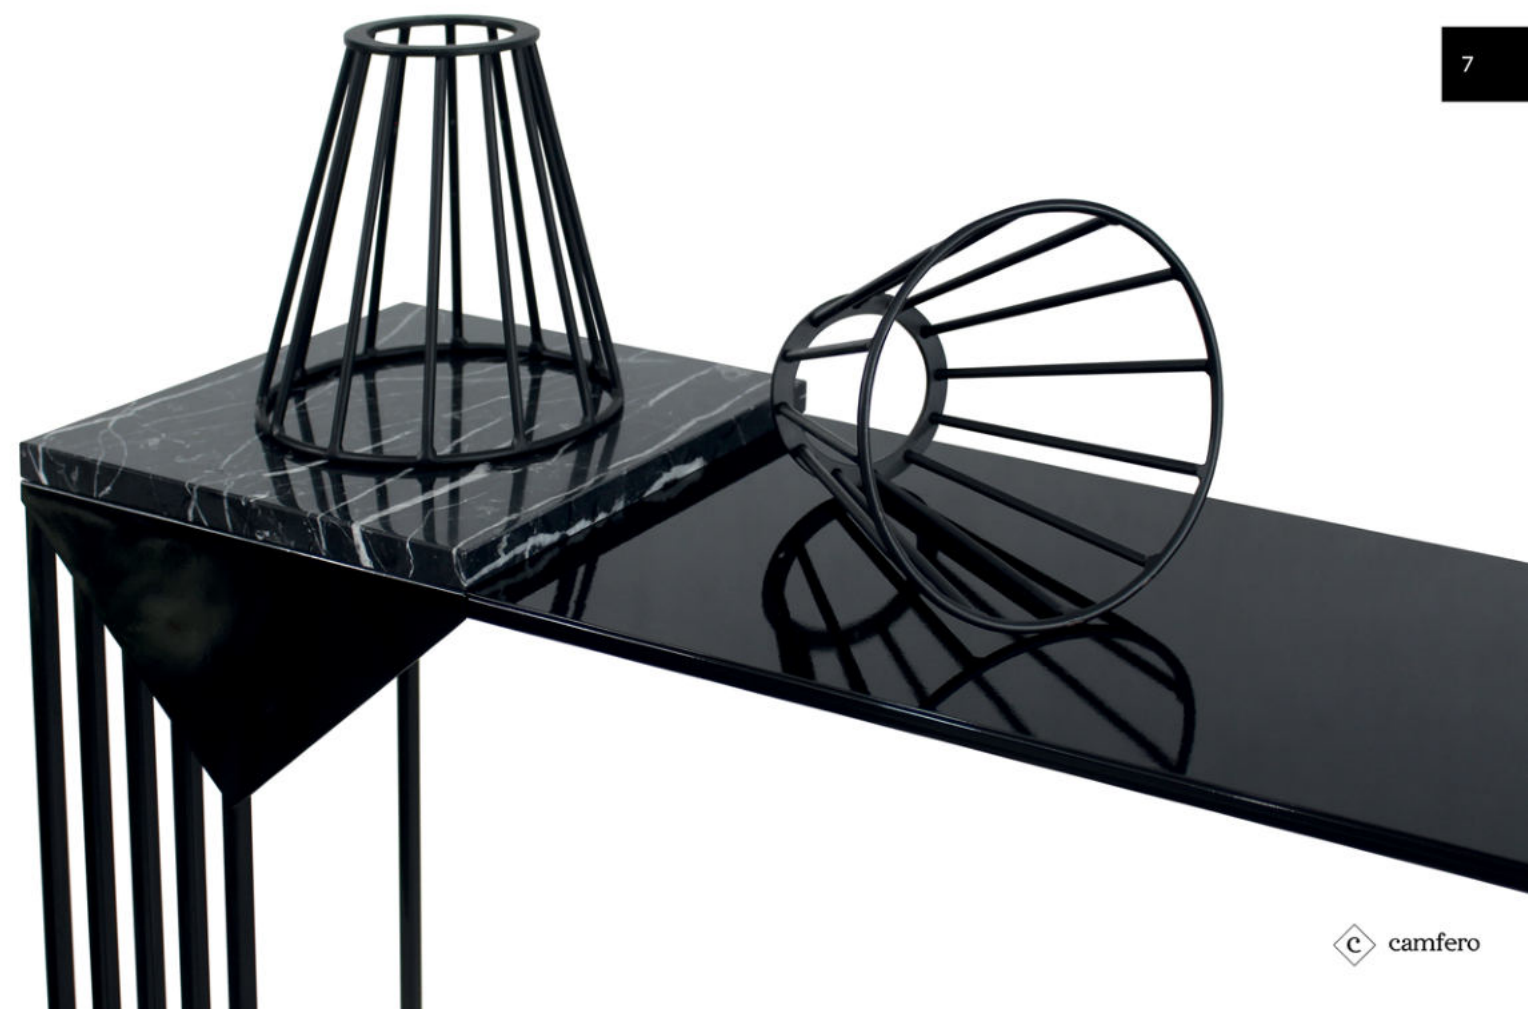

T809

A

B

B

TRIANGO CONSOLE

CONSOLE

120/30/h. 90cm

T509M

7

6

ARYA MIRROR

LUNA CONSOLE

CORNER STOOL

LUNA CONSOLE

CONSOLE
 120/40/h.73cm
 L0301ST

LUNA TABLES

SIDE TABLE
 60/40/h.50cm
 L0101ST

COFFEE TABLE
 110/60/h.40cm
 L0201ST

ALVEO COLLECTION

ALVEO STOOL

STOOL

45/55/h. 47cm

A0105F

COFFEE TABLE | CONSOLE ALVEO