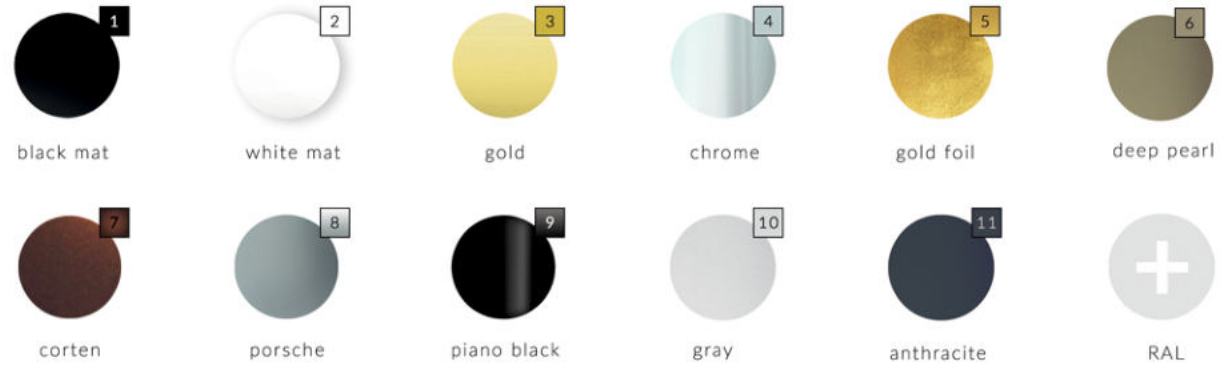

black mat

red semi gloss

RAL

COLORS | MATERIALS

STONE M

group I

marble Carrara

marble Nero Marquina

marble Rain Forest Green

stone Gobi Gray

group II

granite Magma

granite Titanium Black

marble Belvedere

CERAMIC C

black&white

gold shine

white harmony

corte

moonsand

ceramic carrara

ceramic nero

mondo de oro

baldosa

grisvena

hormigio

Magma granite

marble Nero Marquina

Carrara marble

METAL

GLASS

FABRIC SAMPLE* F