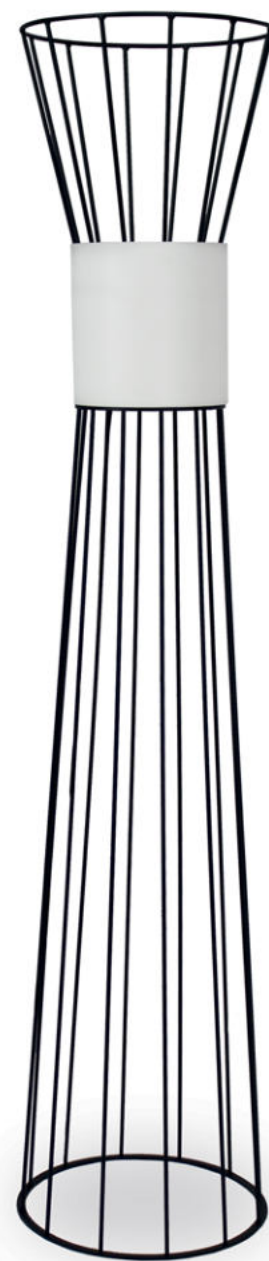

OLTON MIRROR

MIRROR
124/124 cm
LO401LU

PARELLO BOOKCASE

BOOKCASE
120/35/h. 88cm
RP0101D

MIRRORS

OLTON MIRROR

MIRROR - 4SIZES
64/64cm
84/84cm
104/104cm
124/124cm

LO103LU

ARYA MIRROR

MIRROR - 3SIZES
100/100cm
120/80cm
200/80cm

AR01-03F

VELO LAMPS

VITA LAMPS

VITA LAMP

VITA CEILING LAMP

Ø30cm/h. 78cm

LV0301

1 2 3 4

VITA LAMP | VITA FLOOR LAMP

Ø20cm, h.56cm

Ø35cm, h.170cm

LV0201 | LV0101

1 2 3 4

VELO LAMPS