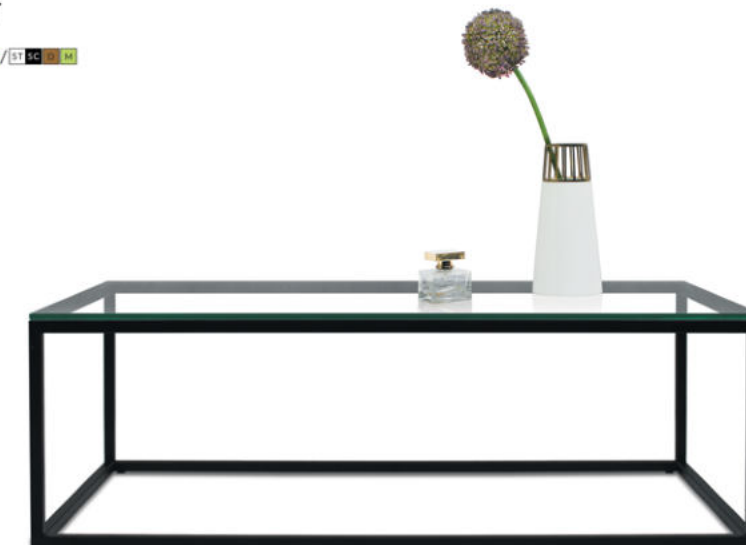

7

6

ARYA MIRROR

LUNA CONSOLE

CORNER STOOL

LUNA CONSOLE

CONSOLE
 120/40/h.73cm
 L0301ST

LUNA TABLES

SIDE TABLE
 60/40/h.50cm
 L0101ST

COFFEE TABLE
 110/60/h.40cm
 L0201ST

ALVEO COLLECTION

ALVEO STOOL

STOOL

45/55/h. 47cm

A0105F

COFFEE TABLE | CONSOLE ALVEO

COFFEE TABLE

110/60/h. 51cm

A0202ST

CONSOLE

150/38/h. 90cm

A0302SC

OLTON MIRROR

ALVEO CONSOLE