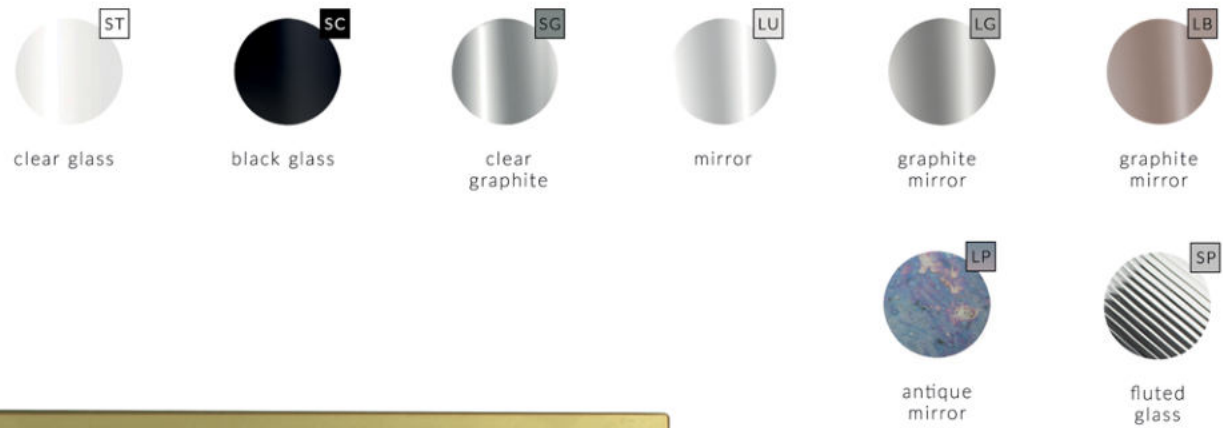

black mat

red semi gloss

RAL

COLORS | MATERIALS

STONE M

group I

marble Carrara

marble Nero Marquina

gold shine

white harmony

corte

moonsand

ceramic carrara

ceramic nero

mondo de oro

baldosa

grisvena

hormigio

Magma granite

marble Nero Marquina

Carrara marble

METAL

GLASS

FABRIC SAMPLE* F