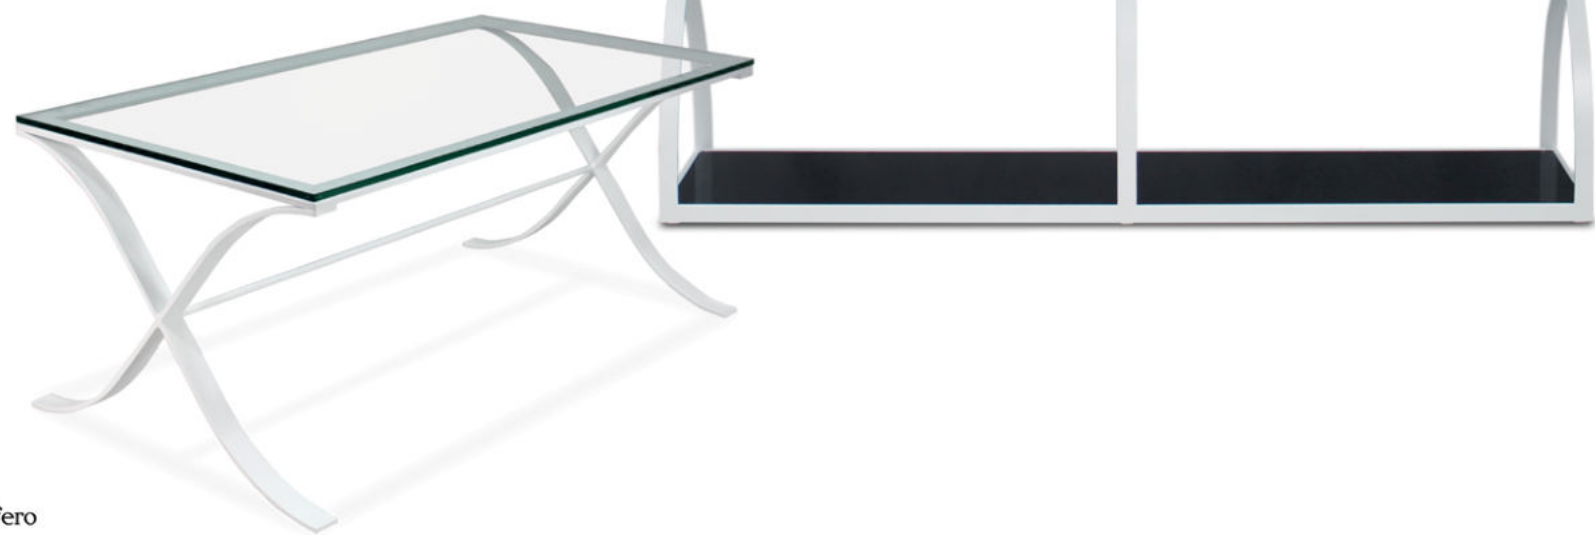

SIDE TABLE
 60/40/h.50cm
 L0101ST

COFFEE TABLE
 110/60/h.40cm
 L0201ST

ALVEO COLLECTION

ALVEO STOOL

STOOL

45/55/h. 47cm

A0105F

COFFEE TABLE | CONSOLE ALVEO

COFFEE TABLE

110/60/h. 51cm

A0202ST

CONSOLE

150/38/h. 90cm

A0302SC

OLTON MIRROR

ALVEO CONSOLE

PEDRO SOFA

LINK CONSOLE

PIRLO COLLECTION

PIRLO TABLES

COFFEE TABLE
110/60/h. 50cm
PI0204ST
1 2 3 4 / ST SC DF M

SIDE TABLE
60cm/h. 50 cm
PI0104ST
1 2 3 4 / ST SC DF M

BENCH | CONSOLE PIRLO

BENCH
122/50/h. 60 cm
PI0404F
1 2 3 4 / F