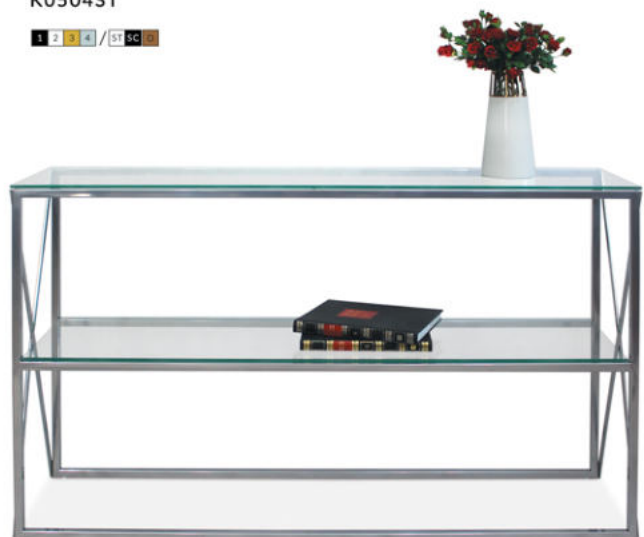

CONSOLE

AYSON CONSOLE

CONSOLE
120/40/h. 70cm
K0504ST
1 2 3 4 / 5 6 7 8