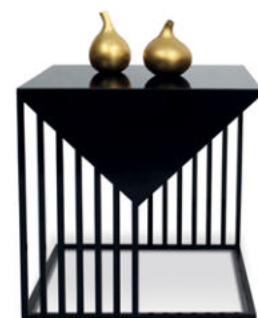

TRIANGO COLLECTION

TRIANGO RECTANGULAR COFFEE TABLE

COFFEE TABLE, RECTANGULAR

110/60/h. 45cm

T208SC

TRIANGO SIDE TABLE

SIDE TABLE

44/44/h. 44cm