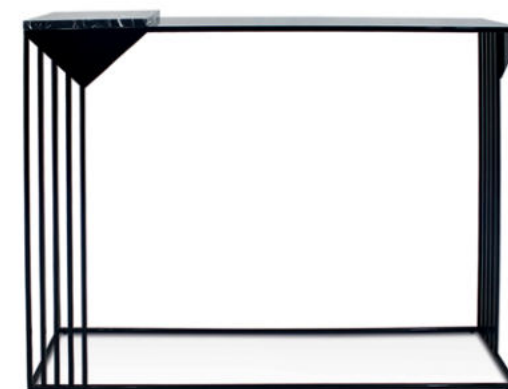

7

6

ARYA MIRROR

LUNA CONSOLE

CORNER STOOL

LUNA CONSOLE

CONSOLE
 120/40/h.73cm
 L0301ST

LUNA TABLES

SIDE TABLE
 60/40/h.50cm
 L0101ST

COFFEE TABLE
 110/60/h.40cm
 L0201ST

ALVEO COLLECTION

ALVEO STOOL

STOOL

45/55/h. 47cm

A0105F

COFFEE TABLE | CONSOLE ALVEO