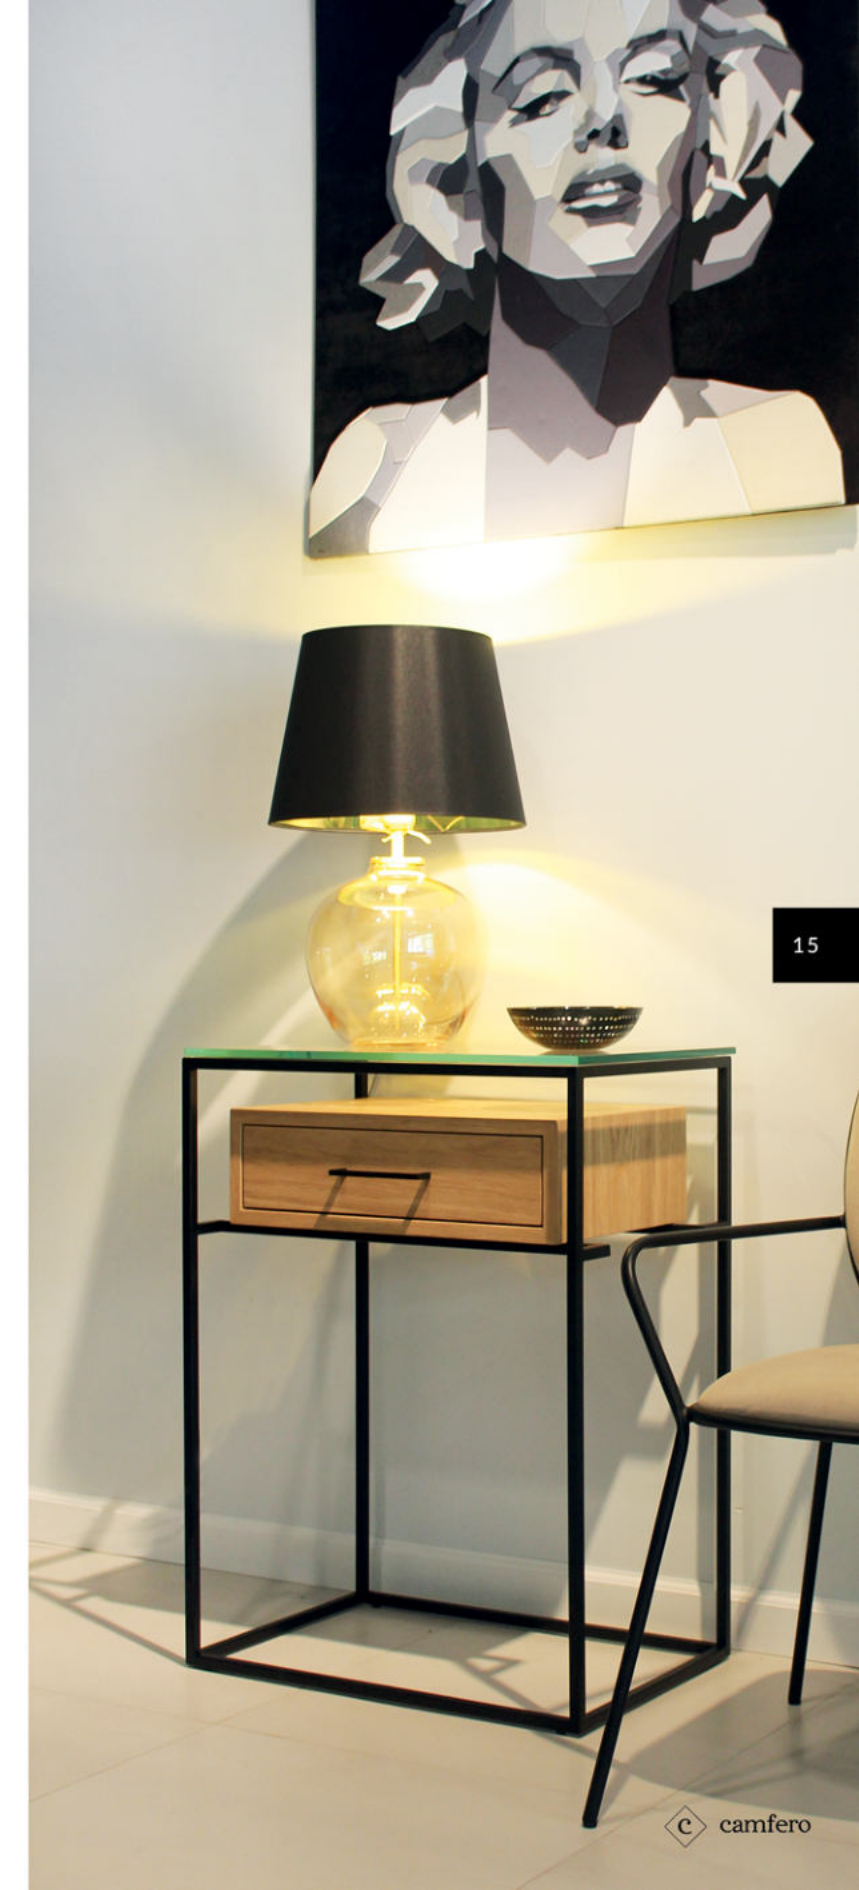

MONA COFFEE TABLE

COFFEE TABLE

90/90/h. 50cm

M0301DF

1 2 3 4 5 / orpo 1